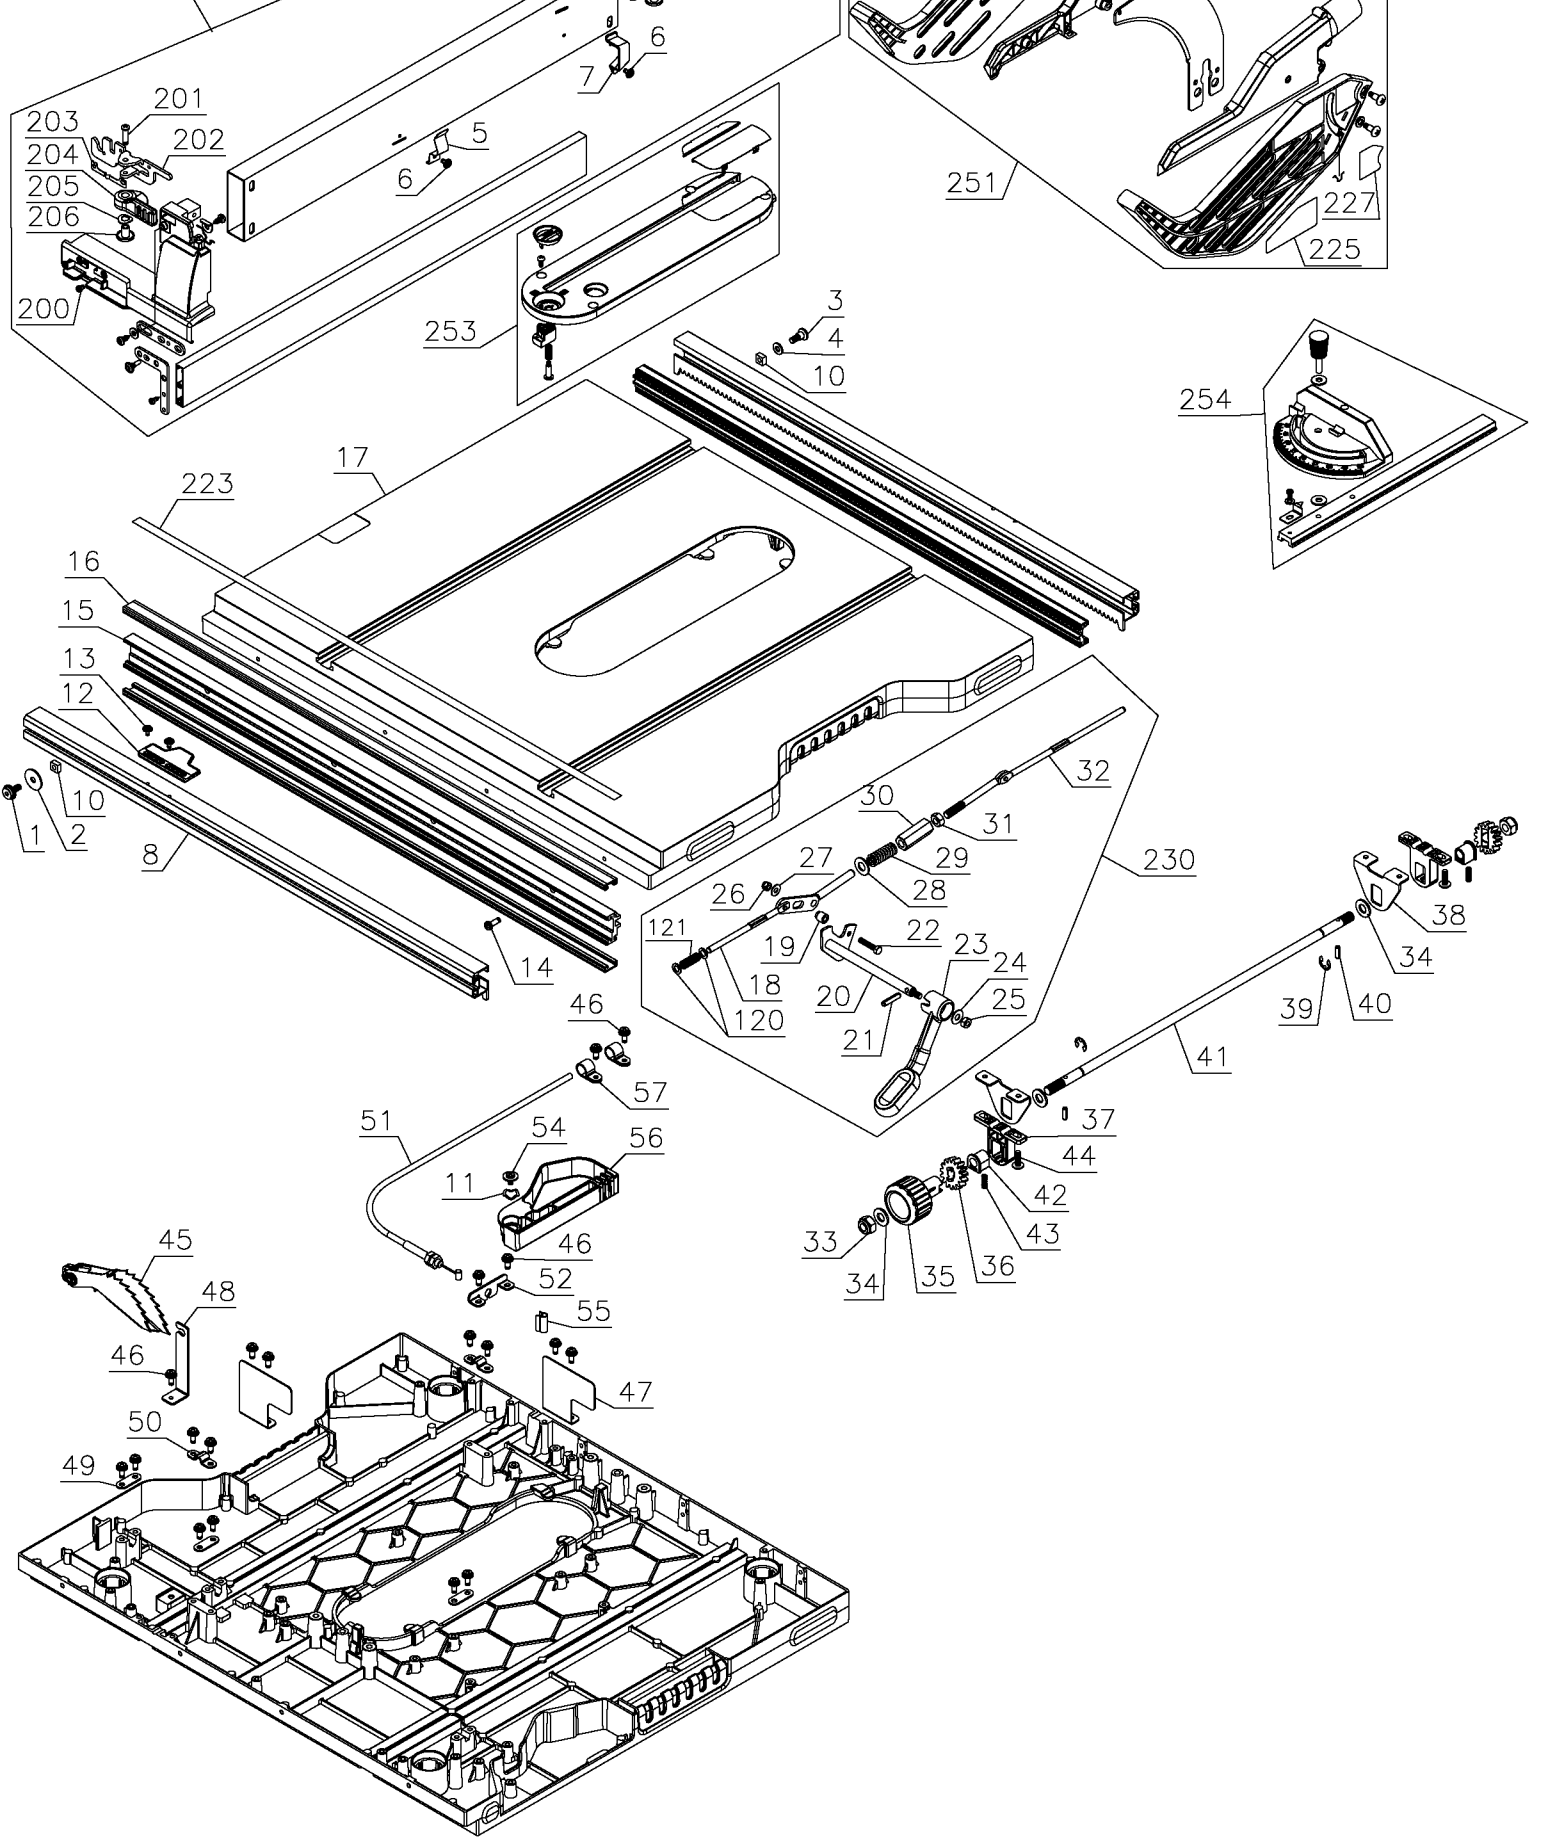

## Parts List for DWE7491RS Type 2

Item Number	Part Number	Description	Qty Required
1	5140136-09	SHOULDER SCREW	3
2	5140136-10	WASHER	3
3	5140136-11	SCREW	3
4	5140032-59	FLAT WASHER	3
5	5140134-60	SPRING CLIP	1
6	5140134-61	SCREW	2
7	5140134-62	STRAP CLAMP	1
8	5140134-63	OUTER RAIL	2
10	5140032-03	NUT	6
11	5140092-88	WAVE WASHER	1
12	5140134-65	POINTER	1
13	5140134-66	SCREW W/WASHER	2
14	5140134-67	SCREW W/WASHER	8
15	5140134-68	INNER RAIL	1
16	5140134-69	CAP	2
17	5140134-70	TABLE	1
18	1004705-43	LOCK SHAFT	1
19	5140134-72	SPACER	1
20	5140134-73	SHAFT	1
21	5140032-21	DOWEL PIN	1
22	5140032-22	SCREW	1
23	5140032-23	RAIL LOCK LEVER	1
24	5140134-74	FLAT WASHER	1
25	5140032-25	NUT	1
26	5140032-13	NYLOCK NUT	1
27	5140032-70	FLAT WASHER	1
28	5140032-15	FLAT WASHER	2