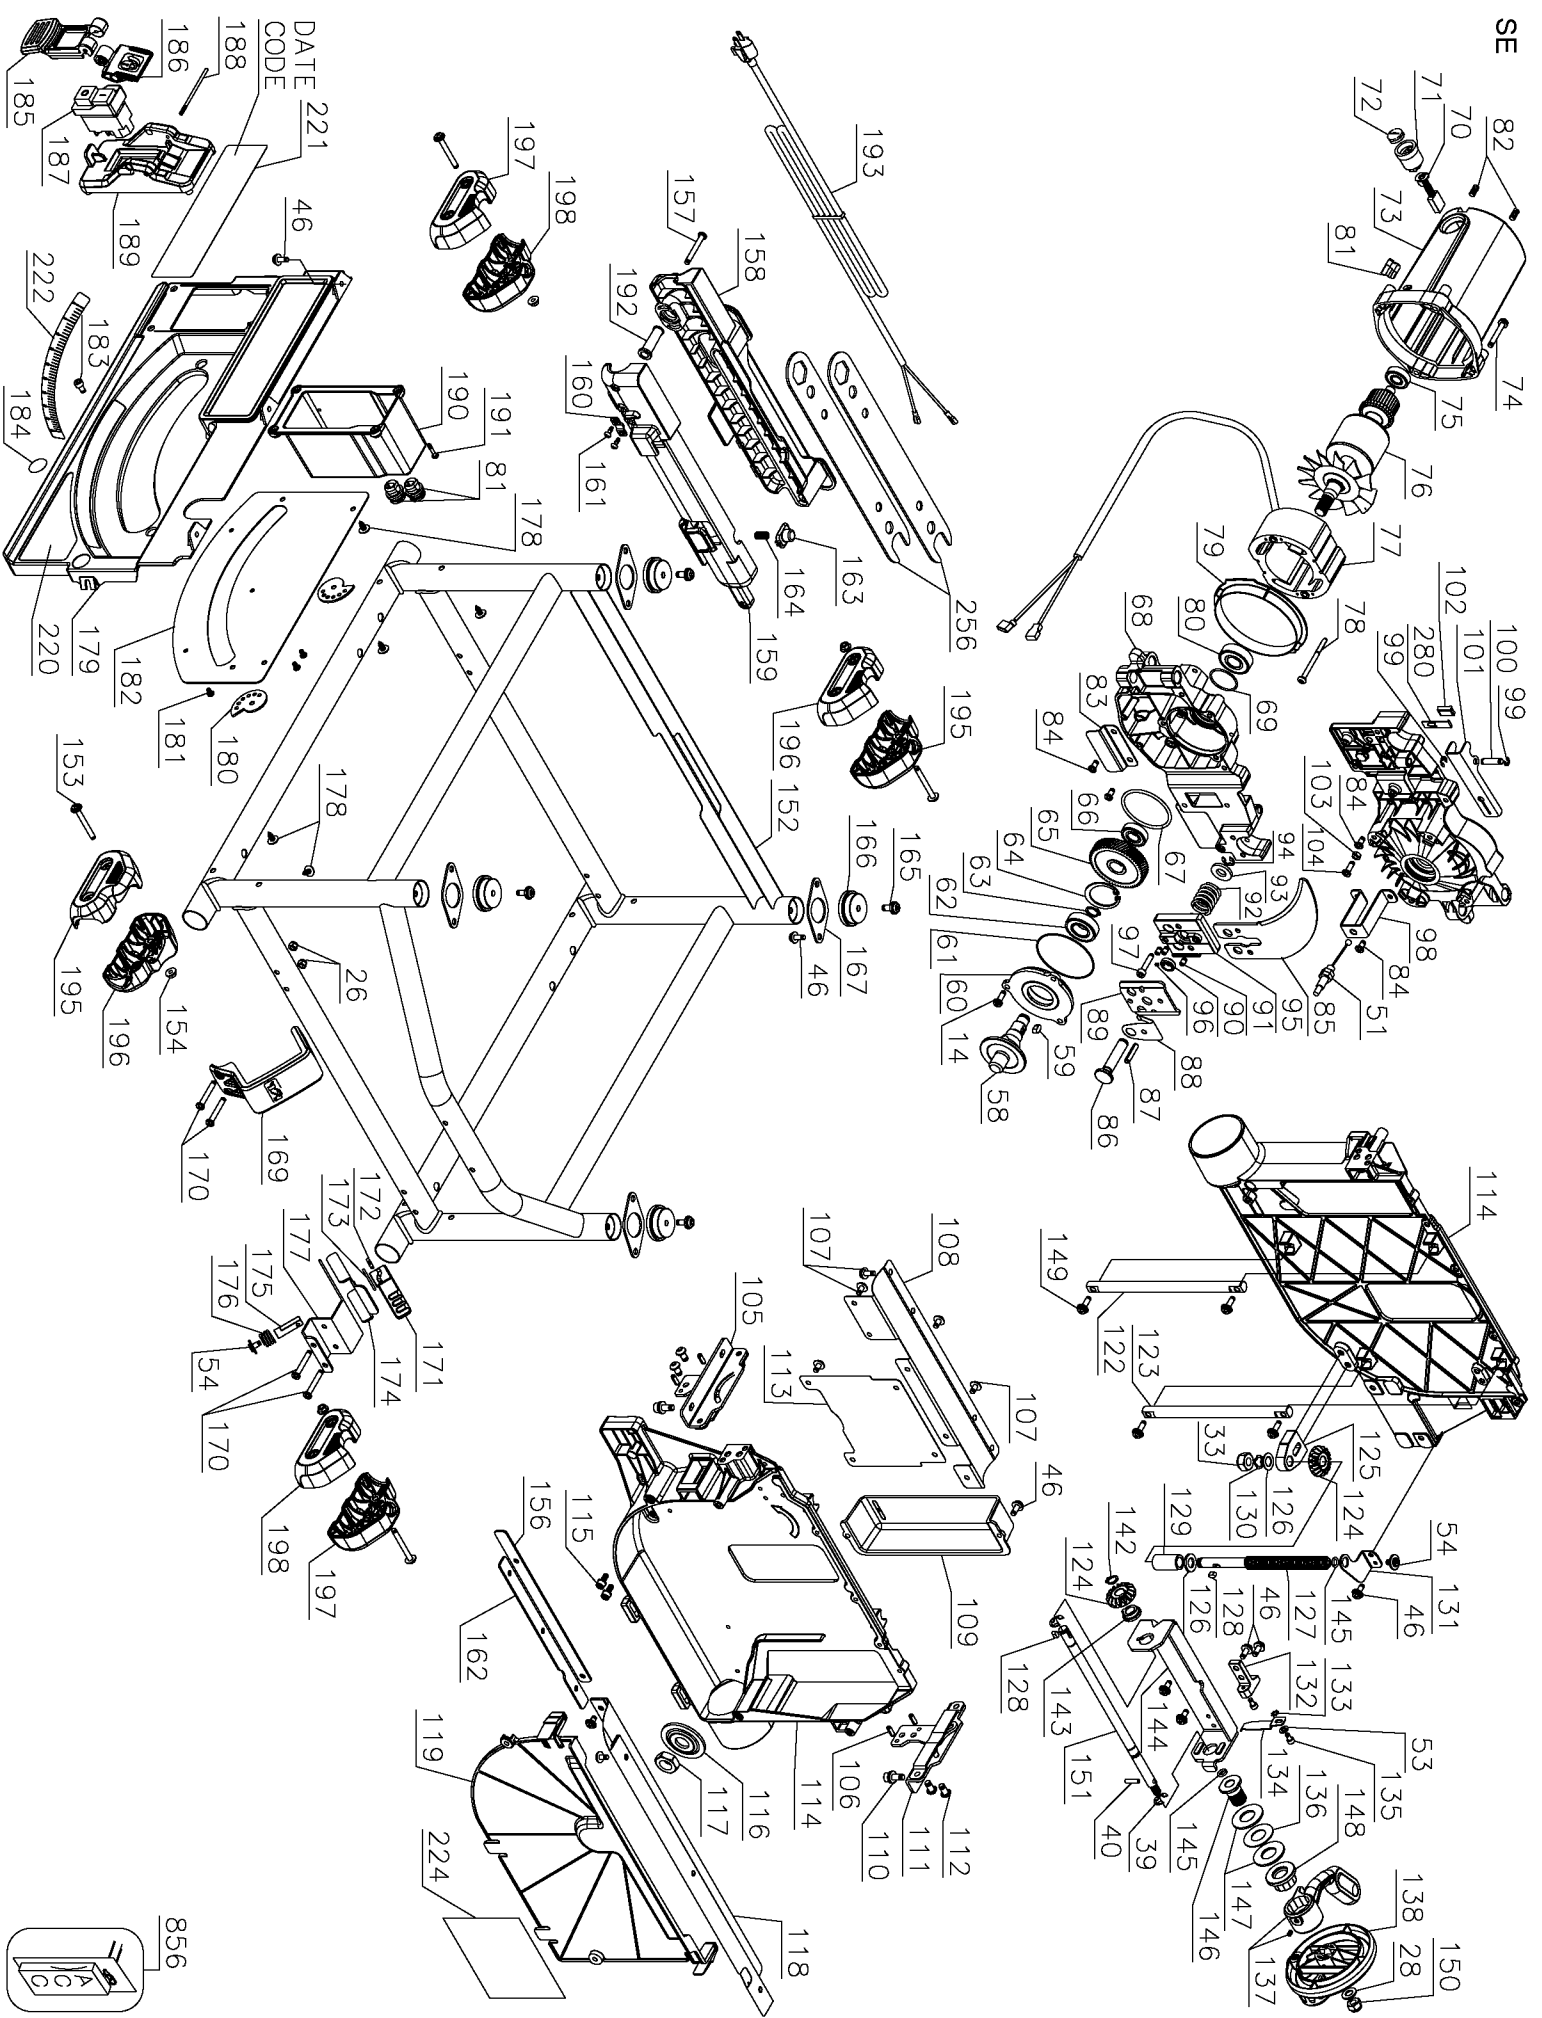

## Parts List for DWE7491RS Type 2

Item Number	Part Number	Description	Qty Required
1	5140136-09	SHOULDER SCREW	3
2	5140136-10	WASHER	3
3	5140136-11	SCREW	3
4	5140032-59	FLAT WASHER	3
5	5140134-60	SPRING CLIP	1
6	5140134-61	SCREW	2
7	5140134-62	STRAP CLAMP	1
8	5140134-63	OUTER RAIL	2
10	5140032-03	NUT	6
11	5140092-88	WAVE WASHER	1
12	5140134-65	POINTER	1
13	5140134-66	SCREW W/WASHER	2
14	5140134-67	SCREW W/WASHER	8
15	5140134-68	INNER RAIL	1
16	5140134-69	CAP	2
17	5140134-70	TABLE	1
18	1004705-43	LOCK SHAFT	1
19	5140134-72	SPACER	1
20	5140134-73	SHAFT	1
21	5140032-21	DOWEL PIN	1
22	5140032-22	SCREW	1
23	5140032-23	RAIL LOCK LEVER	1
24	5140134-74	FLAT WASHER	1
25	5140032-25	NUT	1
26	5140032-13	NYLOCK NUT	1
27	5140032-70	FLAT WASHER	1
28	5140032-15	FLAT WASHER	2

## Parts List for DWE7491RS Type 2

Item Number	Part Number	Description	Qty Required
29	5140134-75	COMPRESSION SPRING	1
30	5140032-17	ADJUSTING SHAFT	1
31	5140134-76	HEX NUT	1
32	5140174-87	LOCK SHAFT	1
32	5140174-88	RAIL LOCK SHAFT ASSY	1
33	5140134-78	NYLOCK NUT	2
34	5140032-27	FLAT WASHER	3
35	5140134-79	FENCE KNOB	1
36	5140032-29	PINNION GEAR	2
37	5140134-80	BRACKET	2
38	5140134-81	GUARD	1
39	5140032-33	E-RING	4
40	5140032-34	DOWEL PIN	3
41	5140134-82	GEAR ROD	1
42	5140032-36	BEARING BLOCK	2
43	5140032-37	SPRING PLATE	2
44	5140134-83	SCREW AND WASHER	4
45	A26148	ANTI-KICKBACK	1
46	5140061-77	SCREW	37
47	5140134-85	PLATE	2
48	5140134-86	BRACKET	1
49	5140032-77	PLATE	3
50	5140134-87	PLATE	2
51	5140134-88	WIRE	1
52	5140134-89	BRACKET	1
53	5140032-06	FLAT WASHER	1
54	5140134-90	SCREW AND WASHER	2